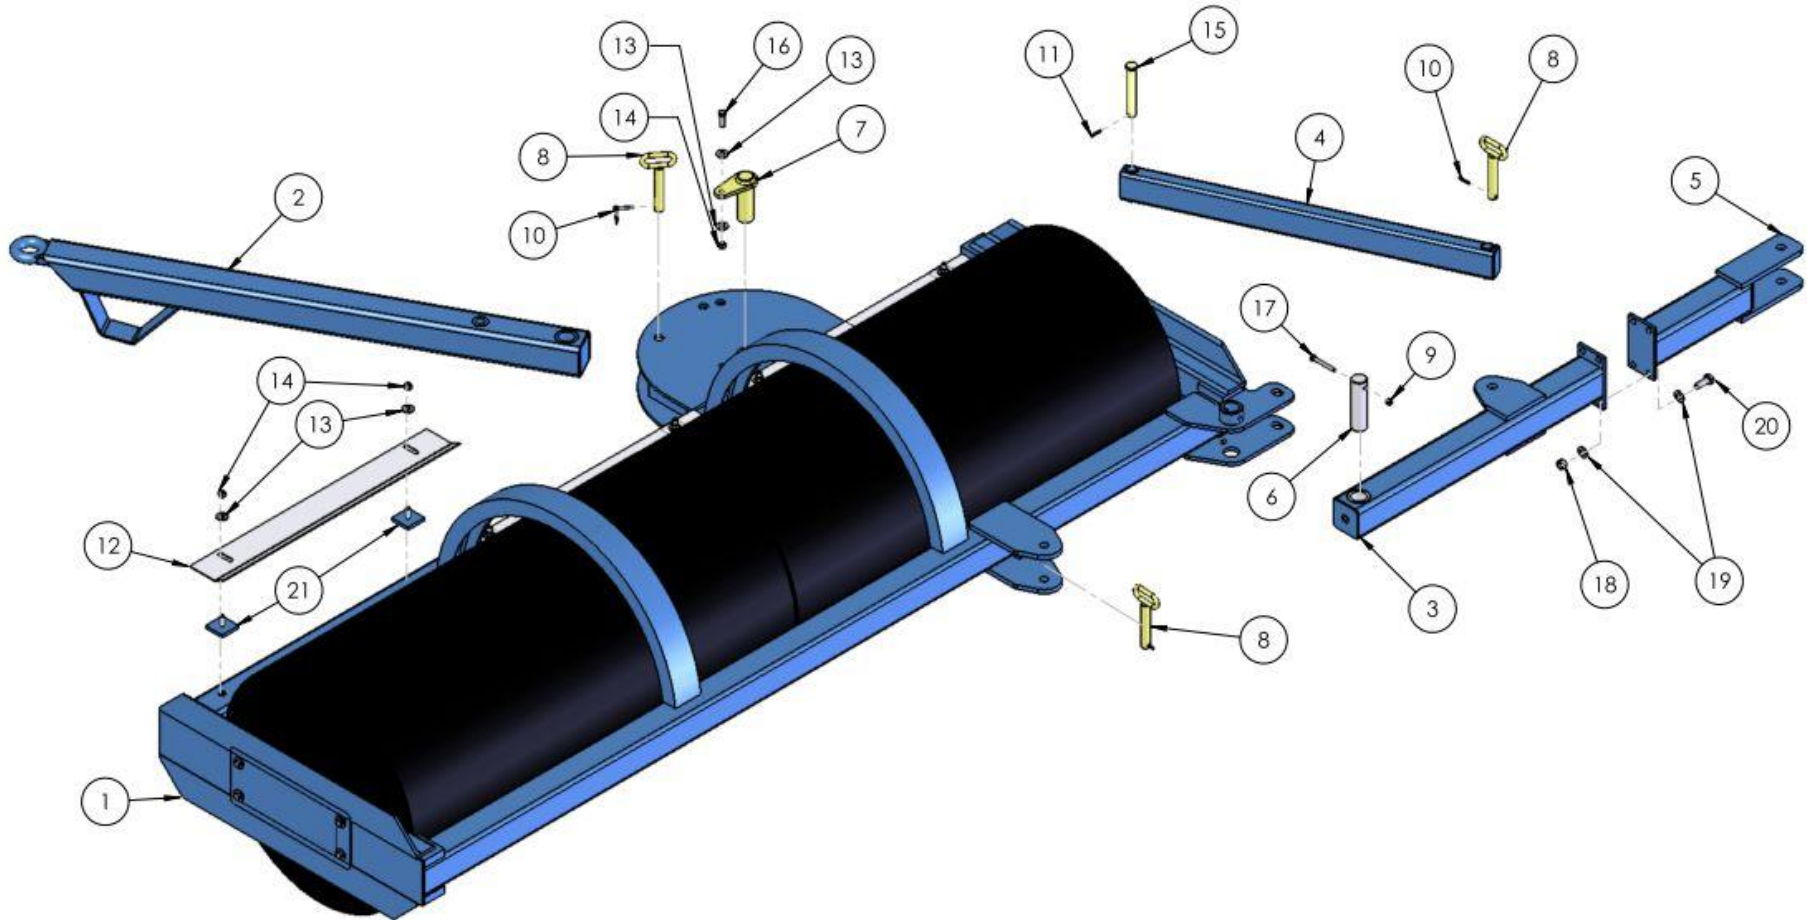

8ft & 9ft TANDEM LEAD ROLLER SPARE PARTS LIST

8' & 9' TANDEM LEAD ROLLER BEARING ASSEMBLY

SEE TABLE NO: 001

TABLE NO: 001 8ft & 10ft TANDEM LEAD ROLLER BEARING ASSEMBLY

ITEM NO	DESCRIPTION	83010T		103010T	
		CODE	QTY	CODE	QTY
1	ROLLER SHAFT	P001.120	1	P001.121	1
2	LANDROLLER BEARING	ZGPP52	2	ZGPP53	2
3	BEARING COVER PLATE	P001.122	2	P001.122	2
4	BOLT	ZFAS17	4	ZFAS17	4
5	WASHER ZP	ZFAS36	4	ZFAS36	4
6	NYLOCK NUT	ZFAS23	4	ZFAS23	4
7	M12x40 SETSCREW	ZFAS51	8	ZFAS51	8
8	M12 WASHER ZP	ZFAS45	8	ZFAS45	8
9	M12 NYLOCK NUT	ZFAS22	8	ZFAS22	8
10	GREASE NIPPLE	ZGPP31	2	ZGPP31	2
11	STICKER KIT	P001.530	1	P001.530	1

8ft & 10ft TANDEM LEAD ROLLER MAIN ASSEMBLY

SEE TABLE NO: 002

TABLE NO: 002 8ft & 10ft TANDEM LEAD ROLLER MAIN ASSEMBLY

ITEM NO	DESCRIPTION	83010T		103010T	
		CODE	QTY	CODE	QTY
1	ROLLER FRAME	P001.123	1	P001.124	1
2	DRAWBAR	P001.125	1	P001.125	1
3	TANDEM ROLLER DRAWBAR SUPPORT	P001.126	1	P001.126	1
4	STAY BAR	P001.127	1	P001.127	1
5	TOWING EYE	P001.128	1	P001.129	1
6	PIVOT PIN	P001.130	1	P001.130	1
7	PIVOT PIN	P001.131	1	P001.131	1
8	PIN	ZMAC77	3	ZMAC77	3
9	M10 NYLOCK NUT	ZFAS20	1	ZFAS20	1
10	M6X40 LINCH PIN	ZFAS34	3	ZFAS34	3
11	M6X40 ROLL PIN	ZFAS30	1	ZFAS30	1
12	SCRAPER BLADE KIT	83010TSB	1	103010TSB	1
13	M12 WASHER ZP	ZFAS45	8	ZFAS45	8
14	M12 NYLOCK NUT	ZFAS22	7	ZFAS22	7
15	RAM PIN	ZGPP96	1	ZGPP96	1
16	M12X40 SETSCREW	ZFAS51	1	ZFAS51	1
17	M10X80 BOLT	ZFAS40	1	ZFAS40	1
18	NYLOCK NUT	ZFAS23	4	ZFAS23	4
19	M16 WASHER ZP	ZFAS36	8	ZFAS36	8
20	M16X45 SETSCREW	ZFAS11	4	ZFAS11	4
21	SCRAPER BLADE LOCATOR BRACKET	P001.098	6	P001.098	6
	COMPLETE BRACKET KIT (13,14,21)	P001.100	1	P001.100	1