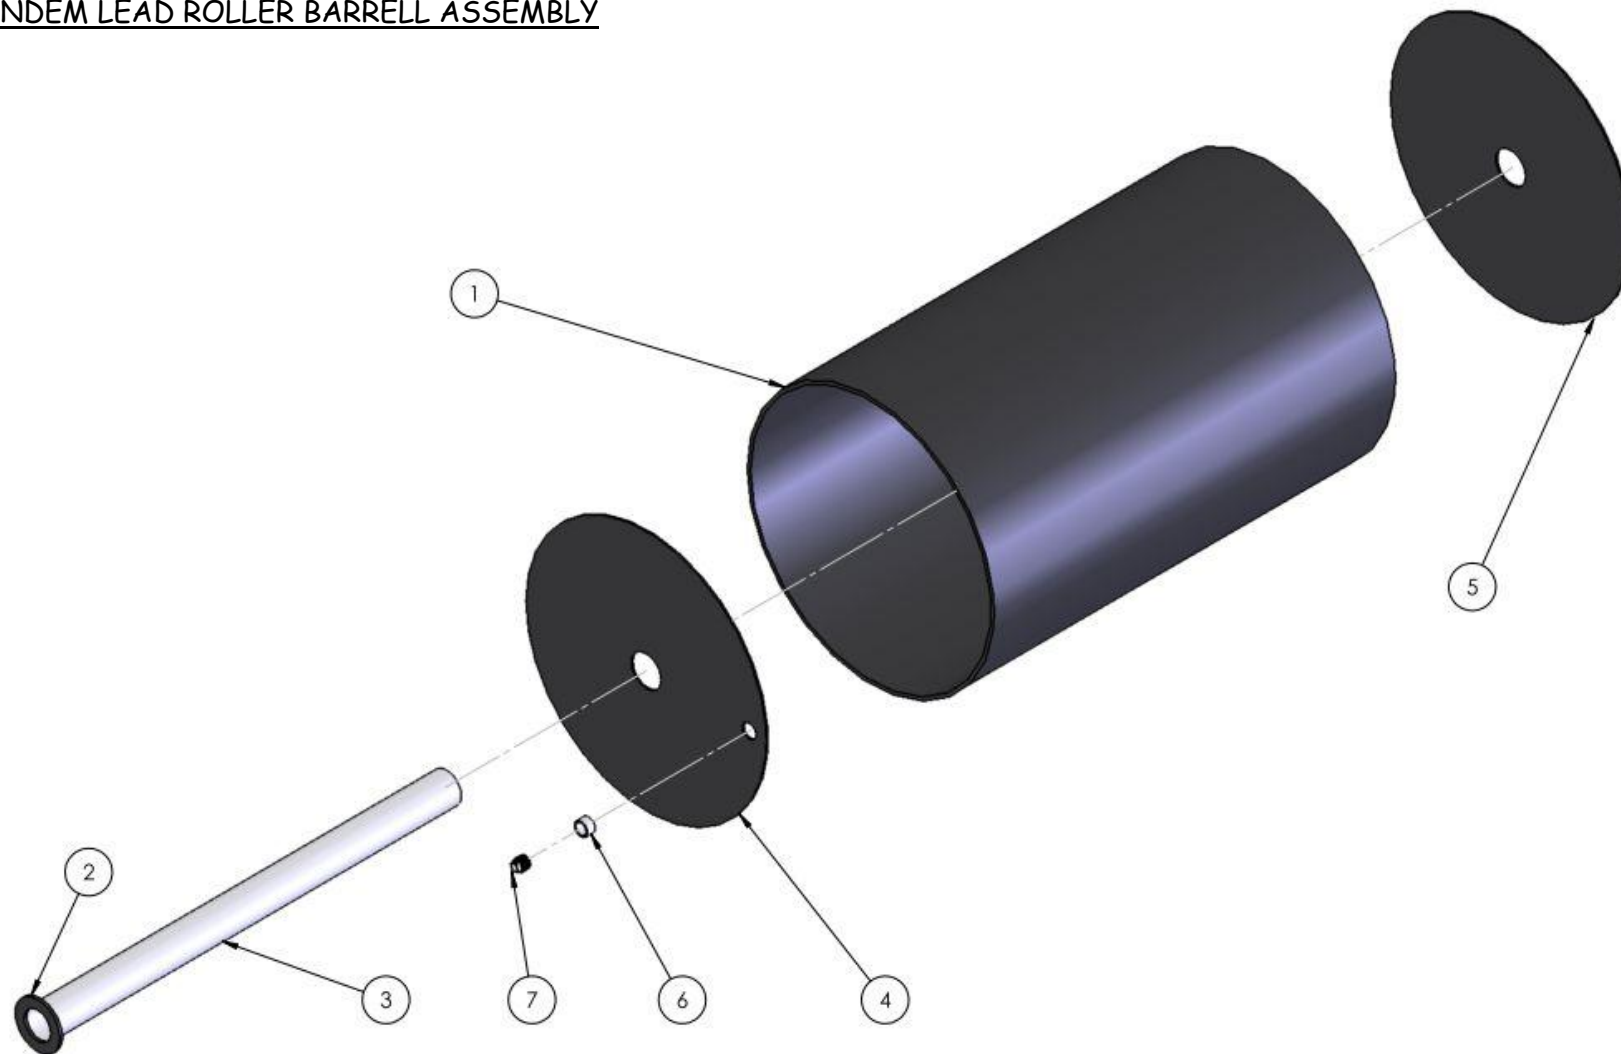

TANDEM LEAD ROLLER BARRELL ASSEMBLY

SEE TABLE NO: 003

TABLE NO: 003 8ft & 10ft TANDEM LEAD ROLLER DRUM ASSEMBLY

ITEM NO	DESCRIPTION	83010T		103010T	
		CODE	QTY	CODE	QTY
1	COMPLETE BARRELL (ALL ITEMS)	P001.095	1	P001.134	1
2	END WASHER	ZPPA20	2	ZPPA21	2
3	CENTRE PIPE PLUS WASHER	P001.097	2	P001.113	2
4	END DISC C/W DRAIN HOLE	ZPPA15A	2	ZPPA199A	2
5	END DISC	ZPPA15	2	ZPPA199	2
6	1" SOCKET	ZFAS23	4	ZFAS23	4
7	1" BUNG	ZFAS51	8	ZFAS51	8