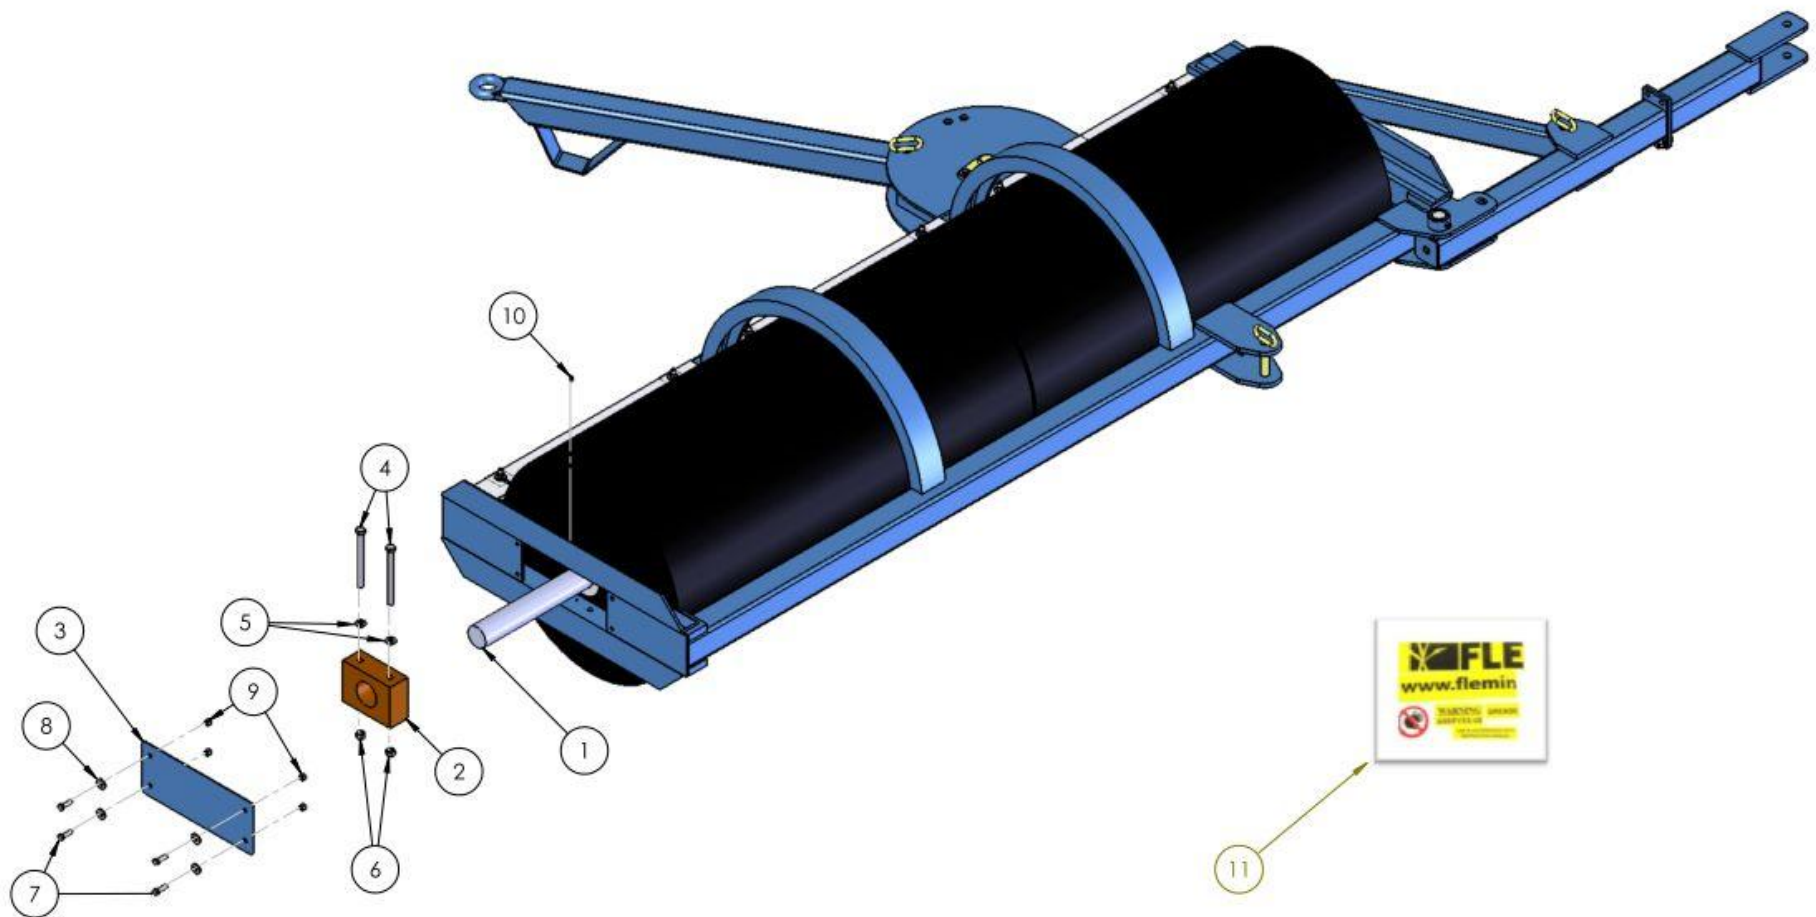

8ft & 9ft TANDEM LEAD ROLLER SPARE PARTS LIST

8' & 9' TANDEM LEAD ROLLER BEARING ASSEMBLY

SEE TABLE NO: 001

TABLE NO: 001 8ft & 10ft TANDEM LEAD ROLLER BEARING ASSEMBLY

ITEM NO	DESCRIPTION	83010T		103010T	
		CODE	QTY	CODE	QTY
1	ROLLER SHAFT	P001.120	1	P001.121	1
2	LANDROLLER BEARING	ZGPP52	2	ZGPP53	2
3	BEARING COVER PLATE	P001.122	2	P001.122	2
4	BOLT	ZFAS17	4	ZFAS17	4
5	WASHER ZP	ZFAS36	4	ZFAS36	4
6	NYLOCK NUT	ZFAS23	4	ZFAS23	4
7	M12x40 SETSCREW	ZFAS51	8	ZFAS51	8
8	M12 WASHER ZP	ZFAS45	8	ZFAS45	8
9	M12 NYLOCK NUT	ZFAS22	8	ZFAS22	8
10	GREASE NIPPLE	ZGPP31	2	ZGPP31	2
11	STICKER KIT	P001.530	1	P001.530	1

8ft & 10ft TANDEM LEAD ROLLER MAIN ASSEMBLY

SEE TABLE NO: 002

TABLE NO: 002 8ft & 10ft TANDEM LEAD ROLLER MAIN ASSEMBLY

ITEM NO	DESCRIPTION	83010T		103010T	
		CODE	QTY	CODE	QTY
1	ROLLER FRAME	P001.123	1	P001.124	1
2	DRAWBAR	P001.125	1	P001.125	1
3	TANDEM ROLLER DRAWBAR SUPPORT	P001.126	1	P001.126	1
4	STAY BAR	P001.127	1	P001.127	1
5	TOWING EYE	P001.128	1	P001.129	1
6	PIVOT PIN	P001.130	1	P001.130	1
7	PIVOT PIN	P001.131	1	P001.131	1
8	PIN	ZMAC77	3	ZMAC77	3
9	M10 NYLOCK NUT	ZFAS20	1	ZFAS20	1
10	M6X40 LINCH PIN	ZFAS34	3	ZFAS34	3
11	M6X40 ROLL PIN	ZFAS30	1	ZFAS30	1
12	SCRAPER BLADE KIT	83010TSB	1	103010TSB	1
13	M12 WASHER ZP	ZFAS45	8	ZFAS45	8
14	M12 NYLOCK NUT	ZFAS22	7	ZFAS22	7
15	RAM PIN	ZGPP96	1	ZGPP96	1
16	M12X40 SETSCREW	ZFAS51	1	ZFAS51	1
17	M10X80 BOLT	ZFAS40	1	ZFAS40	1
18	NYLOCK NUT	ZFAS23	4	ZFAS23	4
19	M16 WASHER ZP	ZFAS36	8	ZFAS36	8
20	M16X45 SETSCREW	ZFAS11	4	ZFAS11	4
21	SCRAPER BLADE LOCATOR BRACKET	P001.098	6	P001.098	6
	COMPLETE BRACKET KIT (13,14,21)	P001.100	1	P001.100	1