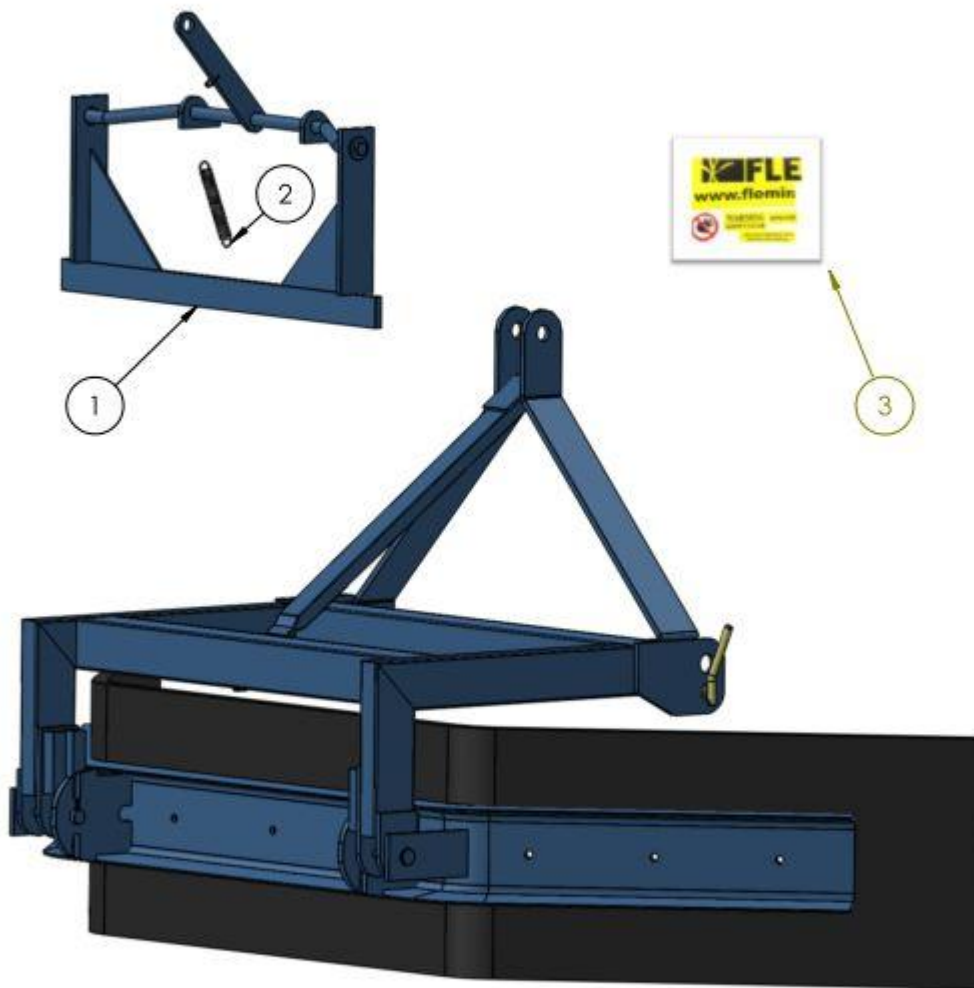

# STANDARD YARDSCRAPER SPARE PARTS LIST

STANDARD YARDSCRAPER FRONT VIEW

SEE TABLE NO: 001

TABLE NO: 001 STANDARD YARDSCRAPER FRONT VIEW			
ITEM NO	DESCRIPTION	AYS/AYSGALV	
		CODE	QTY
1	AYS HEADSTOCK PAINTED	P001.177	1
1	AYSG HEADSTOCK GALVANISED	P001.178	1
2	AYS CHANNEL PAINTED	P001.179	2
2	AYSG CHANNEL GALVANISED	P001.180	2
3	RUBBER BLADE	ZGPP36	1
4	LARGE WASHER	P001.174	9
5	M10x70 SETSCREW	ZFAS02	9
6	M10 PLAIN NUT ZP	ZFAS05	9
7	CAT1 LIFT ARM PIN	ZGPP70	2
8	M10x40 LINCH PIN	ZFAS31	2
9	HINGE PIN	ZMAC38	2
10	M6x40 ROLL PIN	ZFAS30	2
	CHANNEL (NO BRACKETS)	P001.175	1

STANDARD YARDSCRAPER TRIP MECHANISM

SEE TABLE NO: 002

TABLE NO: 002 STANDARD YARDSCRAPER TRIP MECHANISM			
ITEM NO	DESCRIPTION	AYS/AYSGALV	
		CODE	QTY
1	AYS TRIP MECHANISM COMPLETE	P001.181	1
2	SPRING	ZSPR01	1
3	STICKER KIT	P001.524	1