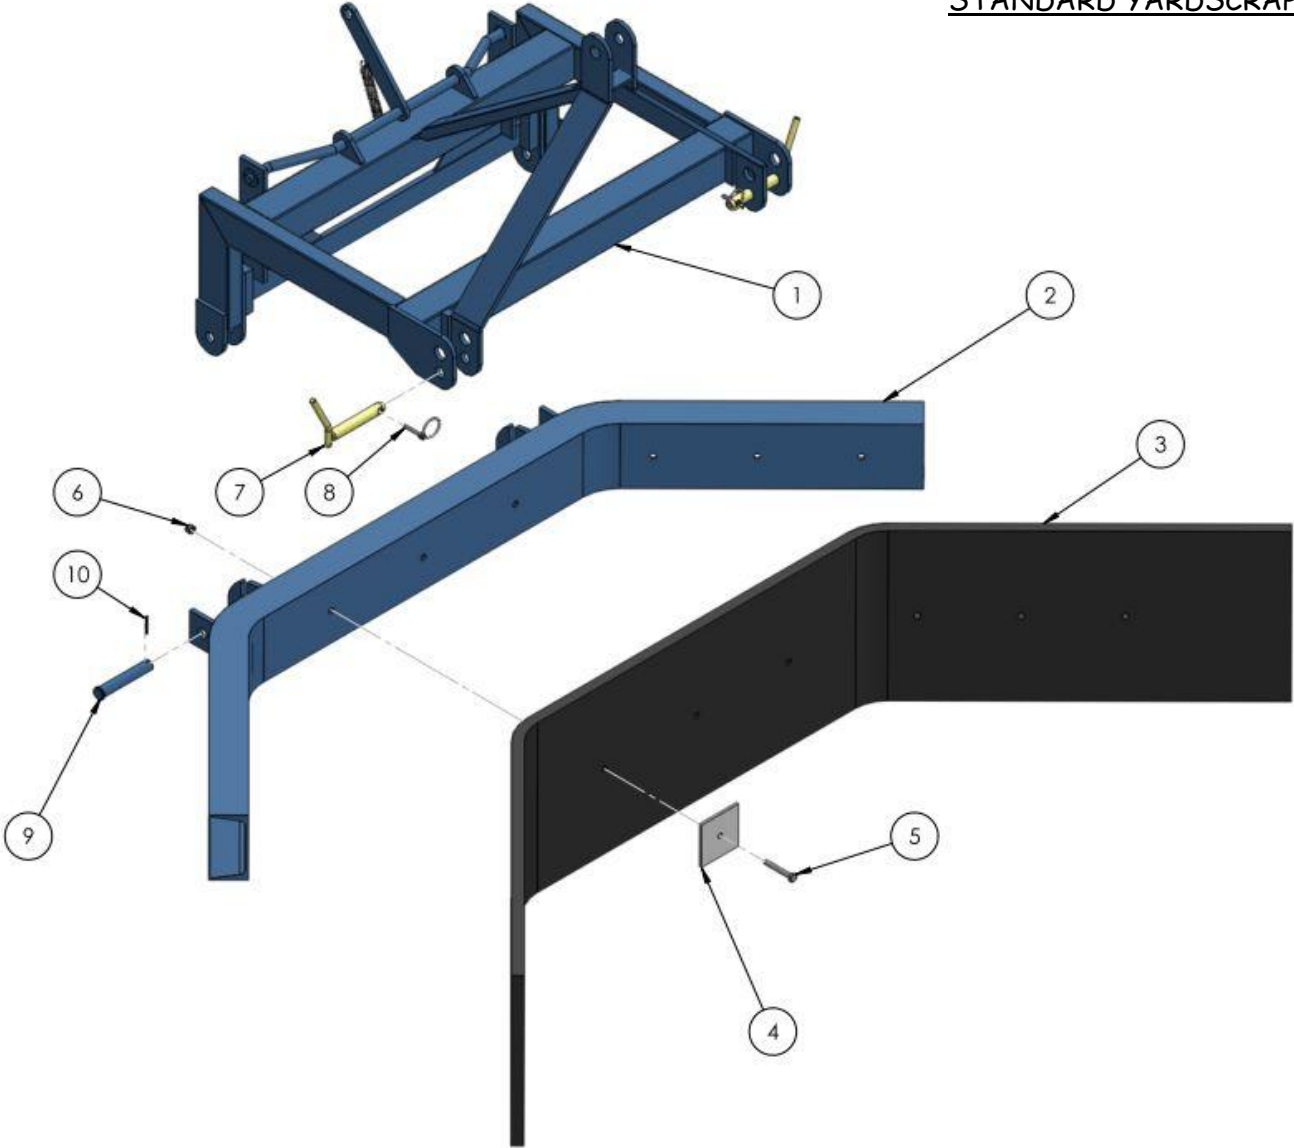

# STANDARD YARDSCRAPER SPARE PARTS LIST

STANDARD YARDSCRAPER FRONT VIEW

SEE TABLE NO: 001

TABLE NO: 001 STANDARD YARDSCRAPER FRONT VIEW			
ITEM NO	DESCRIPTION	AYS/AYSGALV	
		CODE	QTY
1	AYS HEADSTOCK PAINTED	P001.177	1
1	AYSG HEADSTOCK GALVANISED	P001.178	1
2	AYS CHANNEL PAINTED	P001.179	2
2	AYSG CHANNEL GALVANISED	P001.180	2
3	RUBBER BLADE	ZGPP36	1
4	LARGE WASHER	P001.174	9
5	M10x70 SETSCREW	ZFAS02	9
6	M10 PLAIN NUT ZP	ZFAS05	9
7	CAT1 LIFT ARM PIN	ZGPP70	2
8	M10x40 LINCH PIN	ZFAS31	2
9	HINGE PIN	ZMAC38	2
10	M6x40 ROLL PIN	ZFAS30	2
	CHANNEL (NO BRACKETS)	P001.175	1

STANDARD YARDSCRAPER TRIP MECHANISM

SEE TABLE NO: 002

TABLE NO: 002 STANDARD YARDSCRAPER TRIP MECHANISM			
ITEM NO	DESCRIPTION	AYS/AYSGALV	
		CODE	QTY
1	AYS TRIP MECHANISM COMPLETE	P001.181	1
2	SPRING	ZSPR01	1
3	STICKER KIT	P001.524	1