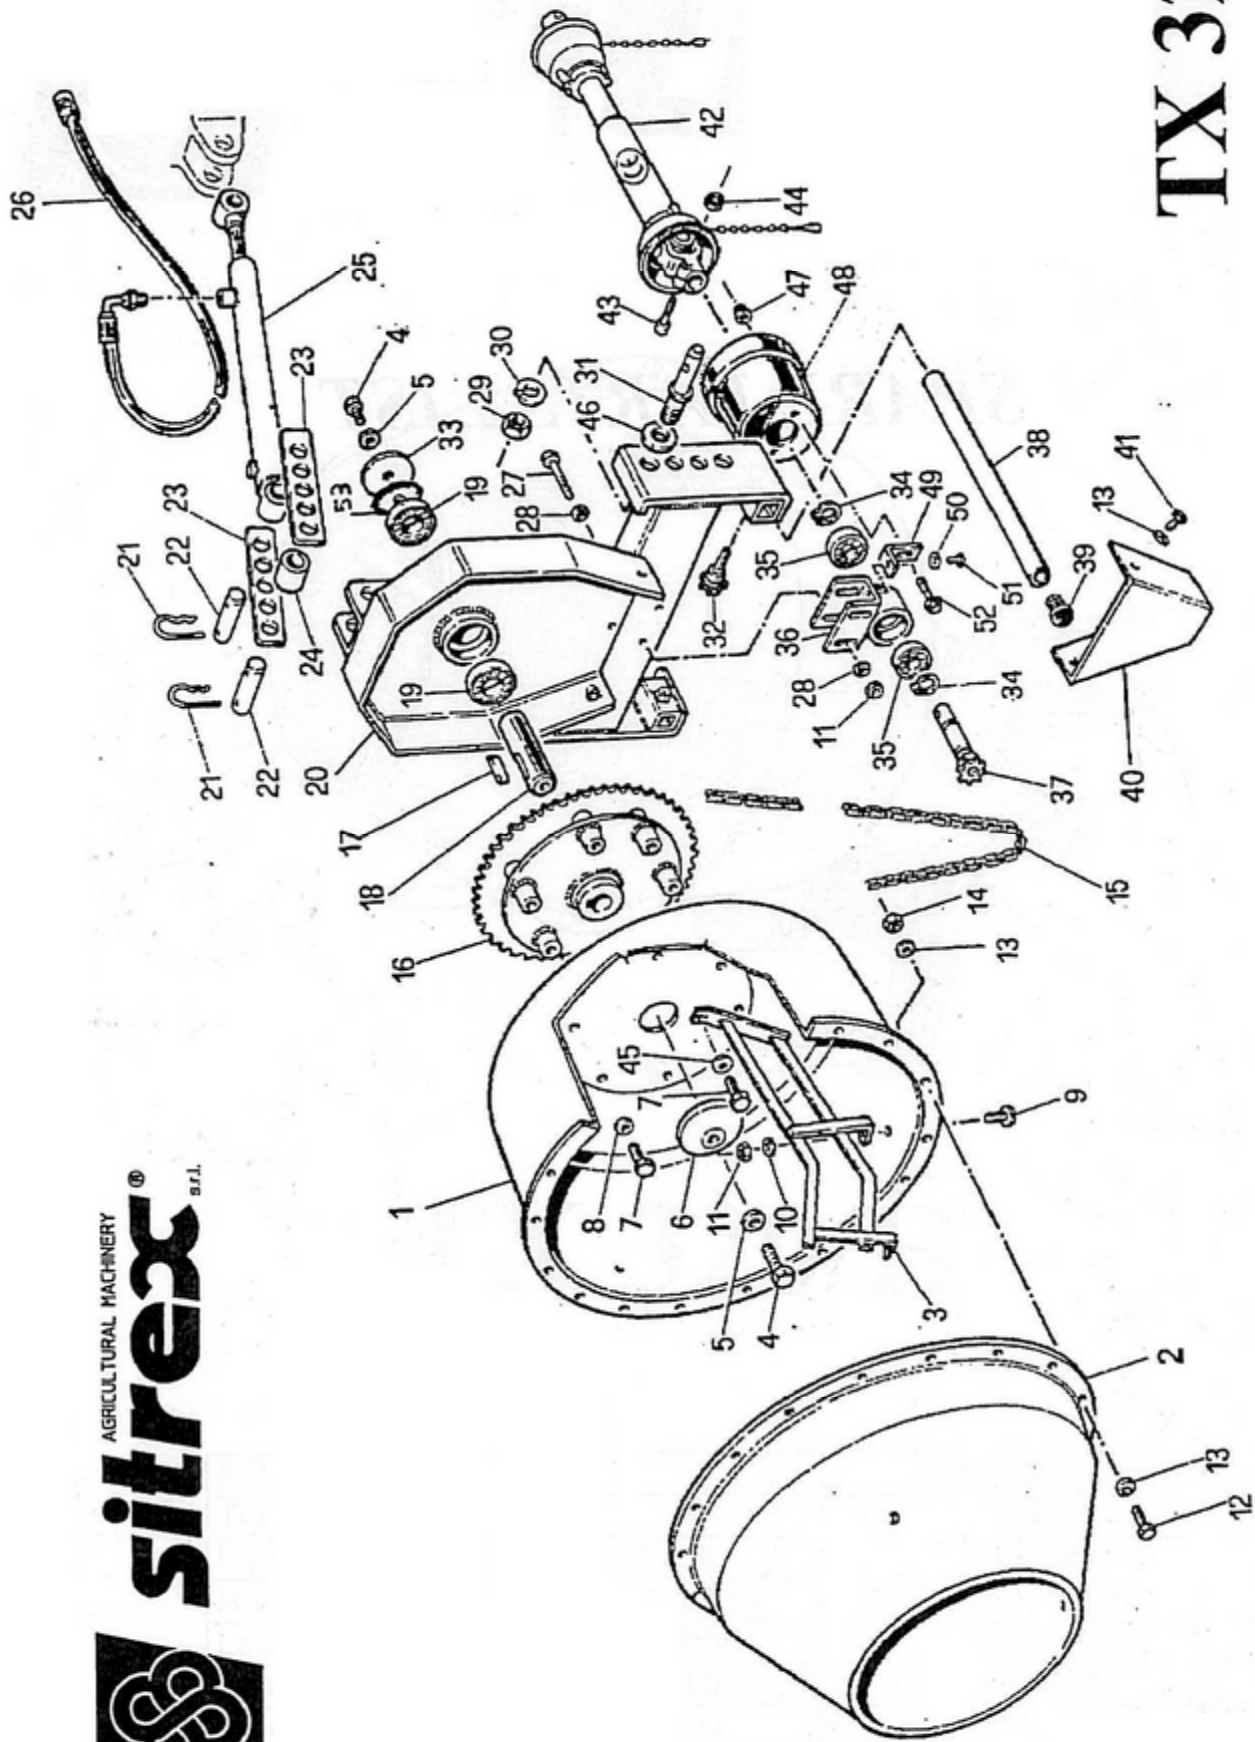

AGRICULTURAL MACHINERY
sitrex®
s.r.l.

SPARE PARTS MANUAL

TX 320/H

TX 320

SPARE PARTS LIST TX 320

ITEM	Q.TY	PART NO.	DESCRIPTION	NOTE
1	1	BM32001	LOWER TUB WITH HOLES	
2	1	BM32002	UPPER TUB WITH HOLES	
3	3	BM32014	MIX-PADDLE	
4	2	52391430	BOLT	
5	2	1751A14Z	GROWER WASHER	
6	1	BM32003	INNER WASHER	
7	6	52391225	BOLT	
8	3	659212ZN	PLAIN WASHER	
9	8	57321025	BOLT	
10	8	659210ZN	PLAIN WASHER	
11	8	558810ZN	NUT	
12	18	52390820	BOLT	
13	36	659208ZN	PLAIN WASHER	
14	18	558808ZN	NUT	
15	1	CAT12142	CHAIN 1/2'	
16	1	BM32005	GEAR WITH HUB	
17	1	66040750	KEY	
18	1	BM32009	SLOW SHAFT	
19	2	62092RS0	BALL BEARING	
20	1	BM32004	FRAME BETOMIX	
21	4	80100510	COTTER PIN	
22	2	BM32012	PIN	
23	2	BM32025	SPACER	
24	1	BM3201907	CYLINDER BUSH	
25	1	BM32019	HYDRAULIC CYLINDER	
26	1	30015075	CONNECTOR	
27	2	52371090	BOLT	
28	4	659310ZN	WASHER	
29	2	558824ZF	NUT	
30	2	175124ZN	GROWER WASHER	
31	2	S5051008	SIDE ATTACHMENT PIN	
32	2	VB408150	LOBES HANDWHEEL	
33	1	BM32008	OUTER WASHER	
34	2	74353000	SNAP RING	
35	2	62062RS0	BALL BEARING	
36	1	BM32006	DRIVING PINION SUPPORT	
37	2	BM32007	SPEED SHAFT	
38	2	BM32010	SUPPORTING FOOT	
39	2	TCPP3200	BLACK CAP	
40	1	BM32011	LOWER GUARD	
41	2	52390816	BOLT	
42	1	C31700CE1	DRIVE SHAFT	
43	1	59321050	BOLT	
44	1	747310ZN	LOCK NUT	
45	3	659312ZN	WASHER	
46	2	659224ZN	WASHER	
47	2	559006ZN	NUT	
48	1	BM32030	PTO GUARD	
49	2	BM32015	PTO GUARD SUPPORT	
50	2	659206ZN	WASHER	
51	2	52390618	BOLT	
52	2	57400620	BOLT	
53	1	BM32003M	WASHER	