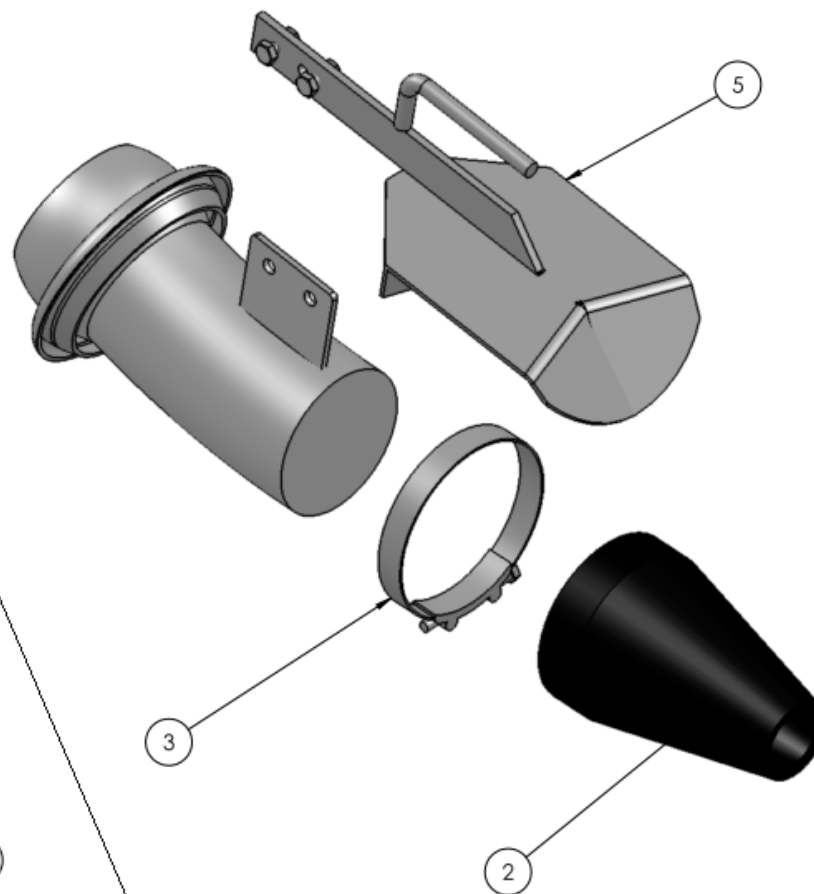

REAR DISCHARGE 6" MZ GATE VALVE

SEE TABLE NO: 026

| TABLE NO: 026 REAR DISCHARGE 6" MZ GATE VALVE ASSEMBLY | | | |
|--|-----------------------------|------------|-----|
| ITEM NO | DESCRIPTION | ALL MODELS | |
| | | CODE | QTY |
| | | | |
| 1 | 6" HEAVY DUTY MZ GATE VALVE | ZTAN15B | 1 |
| 2 | RAM / SPRING ASSEMBLY | ZTAN17 | 1 |
| 3 | REPLACEMENT SPRING | P001.621 | 1 |

QUICK ATTACH ASSEMBLY

SEE TABLE NO: 027

| TABLE NO: 027 QUICK ATTACH ASSEMBLY | | | |
|-------------------------------------|-------------------------------|------------|-----|
| ITEM NO | DESCRIPTION | ALL MODELS | |
| | | CODE | QTY |
| | | | |
| 1 | 6" MEDIUM DUTY MZ GATE VALVE | ZTAN15 | 1 |
| 2 | O-RING | VT-6080500 | 2 |
| 3 | QUICK ATTACH COUPLER | ZTAN11 | 1 |
| 4 | O-RING | P001.609 | 1 |
| 5 | QUICK ATTACH MALE END | ZTAN13 | 1 |
| 6 | 6" CLAMP | ZTAN31 | 1 |
| 7 | 15' SUPERFLEX HOSE | ZTAN19 | 1 |
| 7 | 20' SUPERFLEX HOSE | ZTAN20 | 1 |
| 8 | GATE VALVE HANDLE | ZTAN16A | 1 |
| 9 | GATE VALVE HANDLE | ZTAN16 | 1 |
| | 15' HOSE c/w MALE END & CLAMP | ZTAN19A | 1 |
| | 20' HOSE c/w MALE END & CLAMP | ZTAN20A | 1 |

ZTAN14 DISCHARGE KIT

SEE TABLE NO: 028

ZTAN14A DISCHARGE KIT

| TABLE NO: 028 REAR DISCHARGE KITS ZTAN14 & ZTAN14A | | | |
|--|----------------------|------------|-----|
| ITEM NO | DESCRIPTION | ALL MODELS | |
| | | CODE | QTY |
| | | | |
| 1 | SPREAD PLATE | VT-OM211 | 1 |
| 2 | RUBBER SPRINKER CONE | VT-6680000 | 1 |
| 3 | CLAMP | VT-175187 | 1 |
| 4 | O-RING | P001.609 | 1 |
| 5 | SPREAD PLATE | VT-6720500 | 1 |