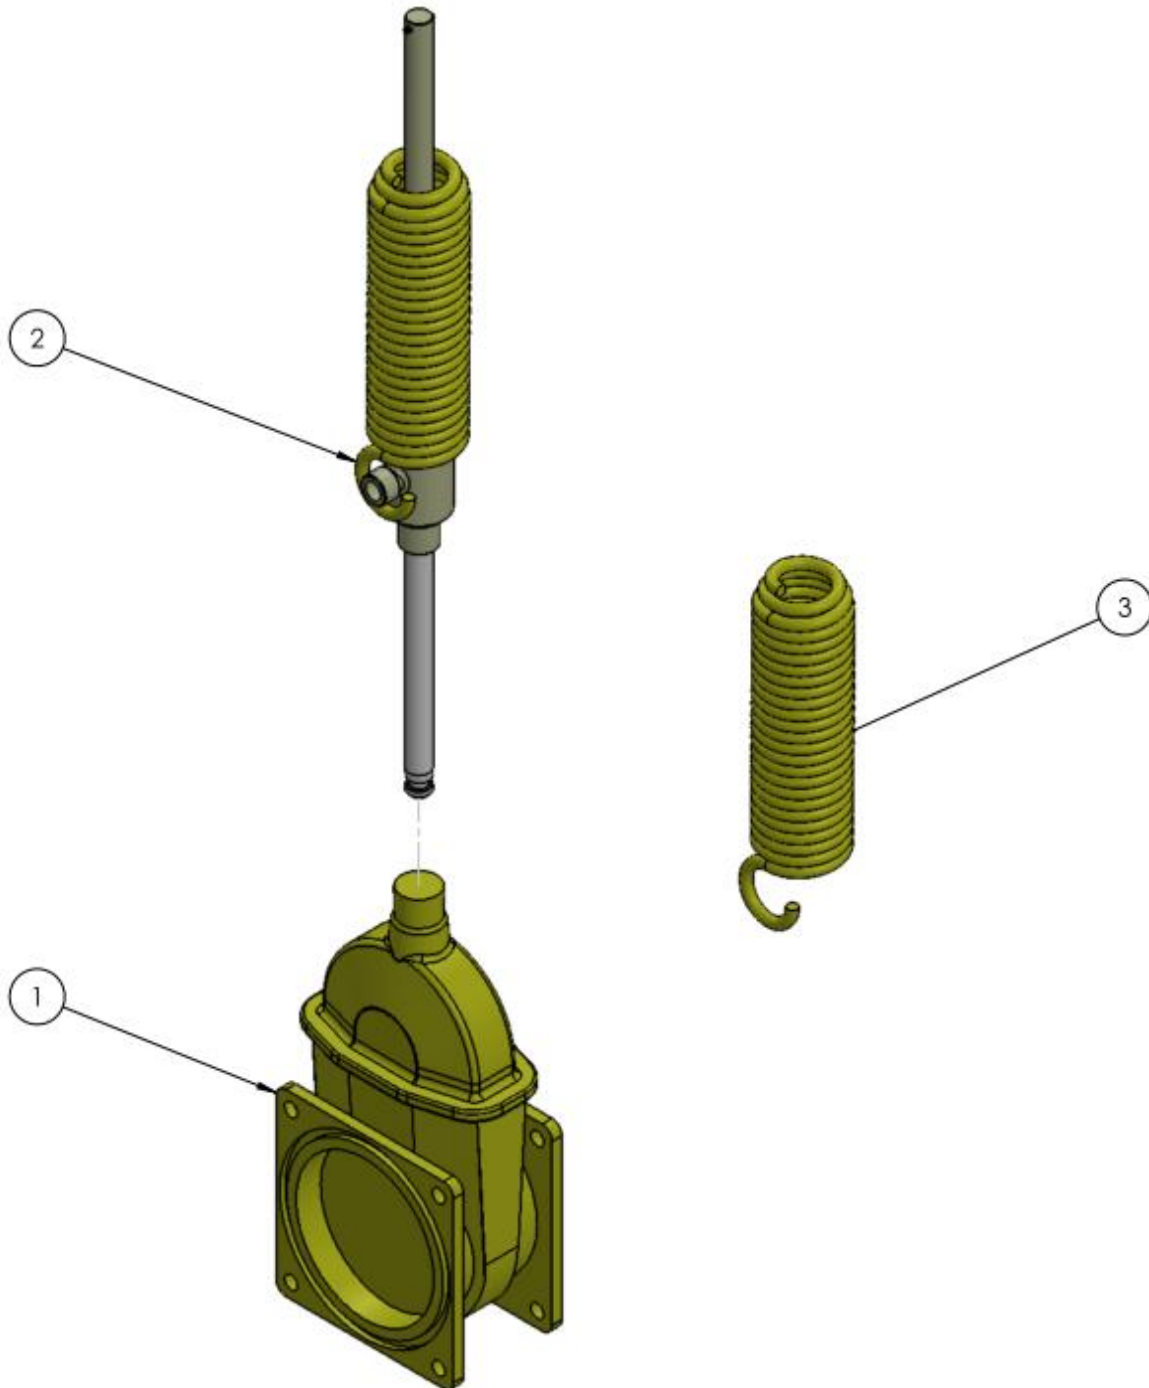

TABLE NO: 025 6" GATE VALVE ASSEMBLY

ITEM NO	DESCRIPTION	RIV		MZ STANDARD		MZ HEAVY DUTY	
		CODE	QTY	CODE	QTY	CODE	QTY
1	'U' CONNECTION	N/A		VT-6030500	1	VT-6030500	1
2	NUT	VT-6045700	1	VT-6040500	1	VT-6040500	1
3	GRAPHITE RING	VT-6060500	2	VT-6060500	2	VT-6060500	2
4	TOP HOUSING	VT-RIV9822	1	VT-6090572	1	VT-6090562	1
5	BOLT	ZFAS166	6	ZFAS166	6	ZFAS166	6
6	GASKET	VT-RIV9834	1	VT-6070500	1	VT-6020562	1
7	SPINDLE	N/A		VT-6010500	1	VT-6010500	1
8	PLATE	VT-6025716	1	VT-6020572	1	VT-6020000	1
9	BOTTOM HOUSING	N/A		VT-6050572	1	VT-6050562	1
10	O-RING	VT-6080500	2	VT-6080500	2	VT-6080500	2
11	6" FLANGE ASSEMBLY (weld on)	P001.627	1	P001.627	1	P001.627	1

REAR DISCHARGE 6" MZ GATE VALVE

SEE TABLE NO: 026