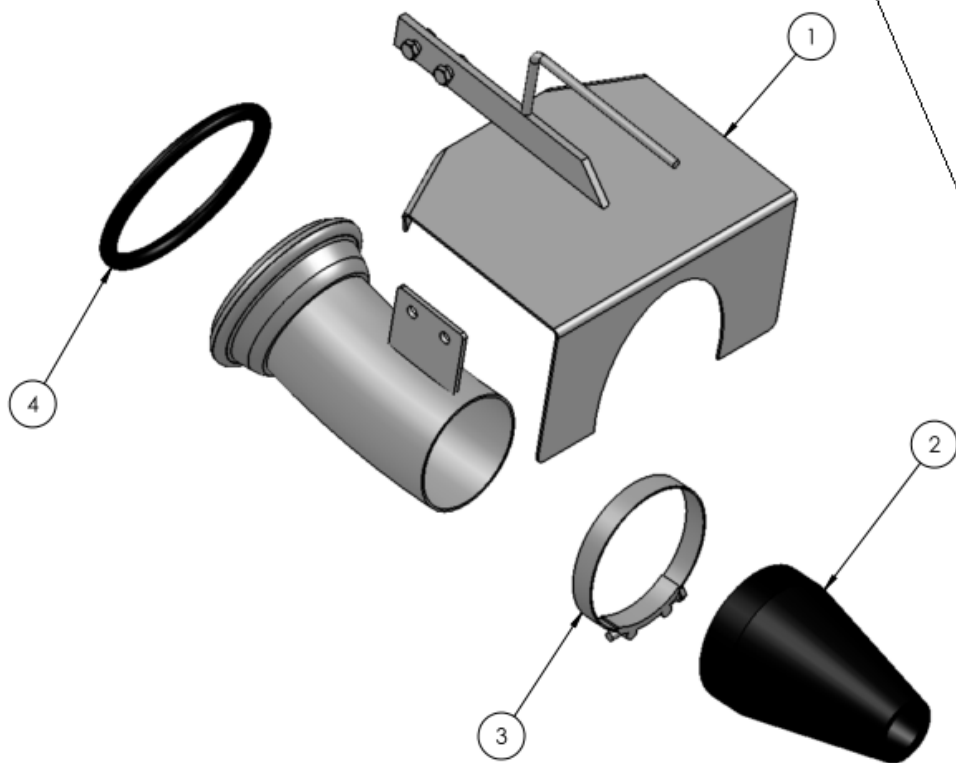

ZTAN14 DISCHARGE KIT

SEE TABLE NO: 028