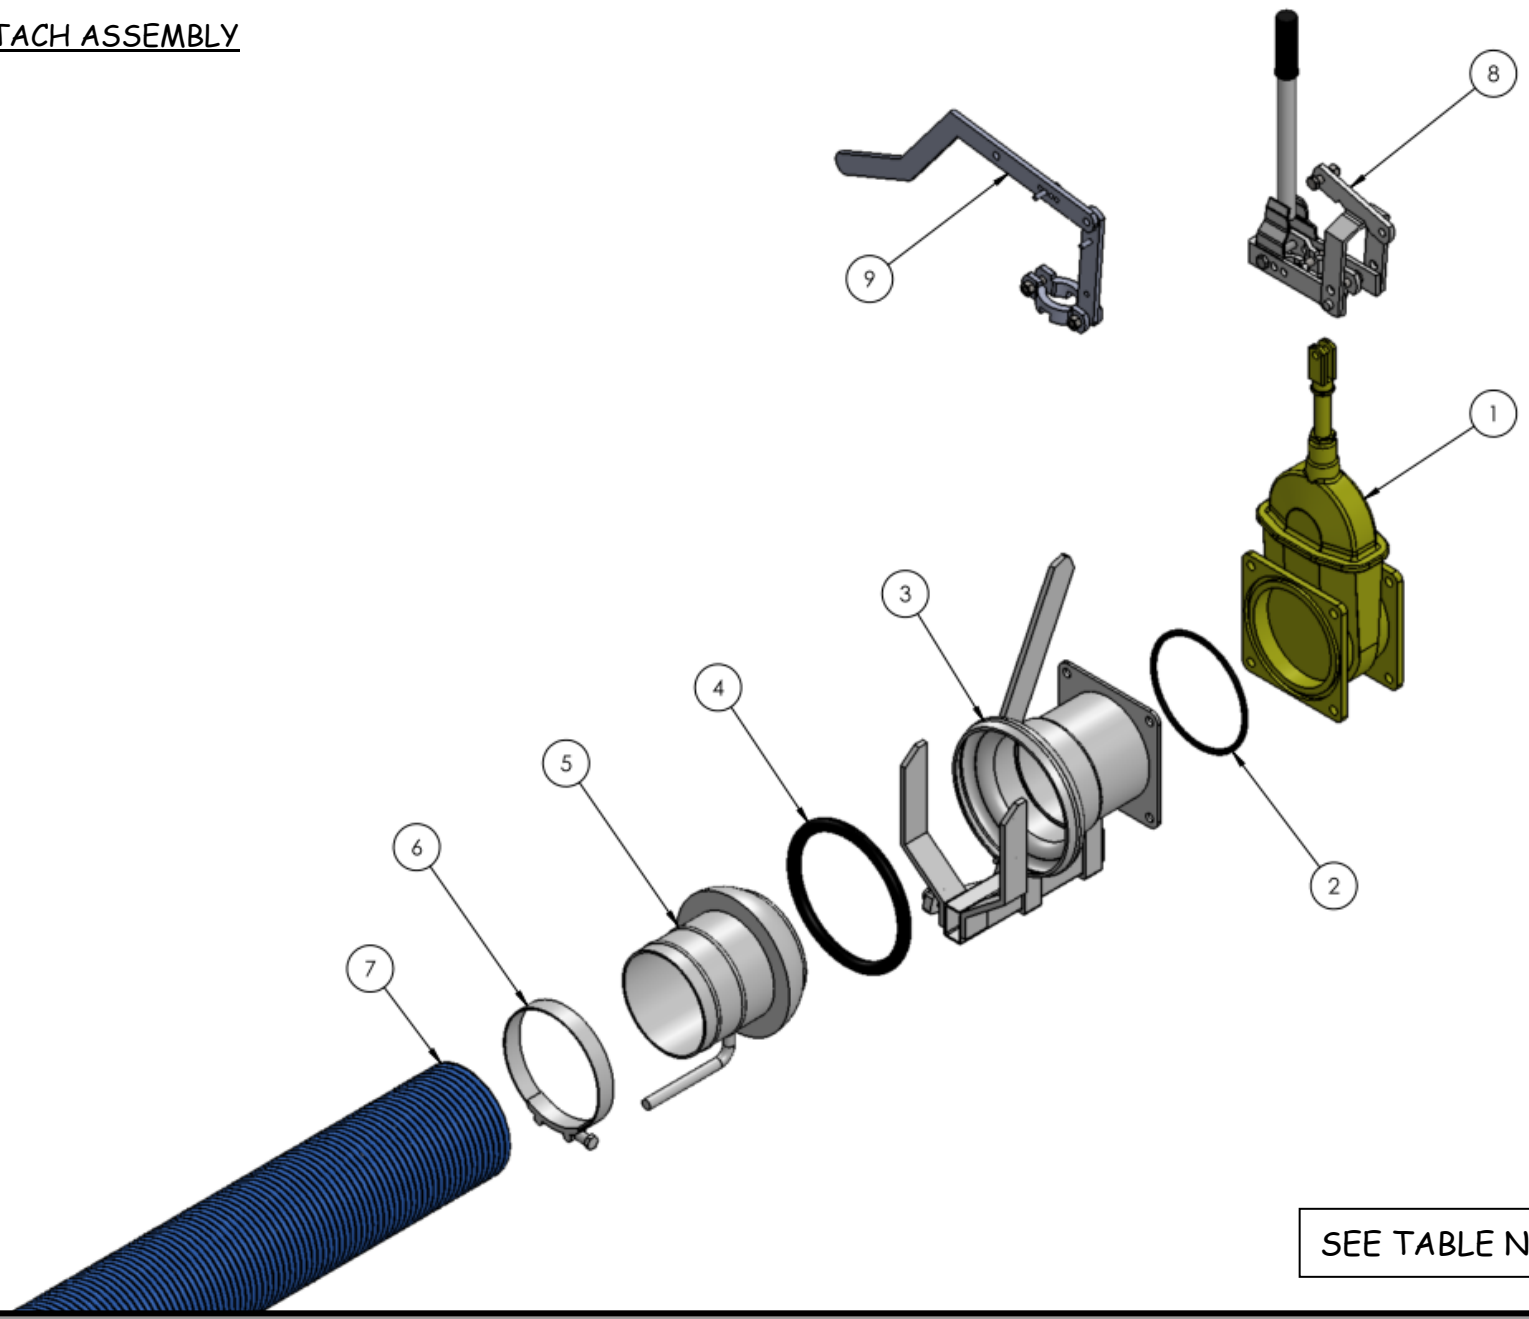

6" GATE VALVE

SEE TABLE NO: 025

TABLE NO: 025 6" GATE VALVE ASSEMBLY

| ITEM NO | DESCRIPTION | RIV | | MZ STANDARD | | MZ HEAVY DUTY | |
|---------|------------------------------|------------|-----|-------------|-----|---------------|-----|
| | | CODE | QTY | CODE | QTY | CODE | QTY |
| 1 | 'U' CONNECTION | N/A | | VT-6030500 | 1 | VT-6030500 | 1 |
| 2 | NUT | VT-6045700 | 1 | VT-6040500 | 1 | VT-6040500 | 1 |
| 3 | GRAPHITE RING | VT-6060500 | 2 | VT-6060500 | 2 | VT-6060500 | 2 |
| 4 | TOP HOUSING | VT-RIV9822 | 1 | VT-6090572 | 1 | VT-6090562 | 1 |
| 5 | BOLT | ZFAS166 | 6 | ZFAS166 | 6 | ZFAS166 | 6 |
| 6 | GASKET | VT-RIV9834 | 1 | VT-6070500 | 1 | VT-6020562 | 1 |
| 7 | SPINDLE | N/A | | VT-6010500 | 1 | VT-6010500 | 1 |
| 8 | PLATE | VT-6025716 | 1 | VT-6020572 | 1 | VT-6020000 | 1 |
| 9 | BOTTOM HOUSING | N/A | | VT-6050572 | 1 | VT-6050562 | 1 |
| 10 | O-RING | VT-6080500 | 2 | VT-6080500 | 2 | VT-6080500 | 2 |
| 11 | 6" FLANGE ASSEMBLY (weld on) | P001.627 | 1 | P001.627 | 1 | P001.627 | 1 |

QUICK ATTACH ASSEMBLY

SEE TABLE NO: 027

| TABLE NO: 027 QUICK ATTACH ASSEMBLY | | | |
|-------------------------------------|-------------------------------|------------|-----|
| ITEM NO | DESCRIPTION | ALL MODELS | |
| | | CODE | QTY |
| | | | |
| 1 | 6" MEDIUM DUTY MZ GATE VALVE | ZTAN15 | 1 |
| 2 | O-RING | VT-6080500 | 2 |
| 3 | QUICK ATTACH COUPLER | ZTAN11 | 1 |
| 4 | O-RING | P001.609 | 1 |
| 5 | QUICK ATTACH MALE END | ZTAN13 | 1 |
| 6 | 6" CLAMP | ZTAN31 | 1 |
| 7 | 15' SUPERFLEX HOSE | ZTAN19 | 1 |
| 7 | 20' SUPERFLEX HOSE | ZTAN20 | 1 |
| 8 | GATE VALVE HANDLE | ZTAN16A | 1 |
| 9 | GATE VALVE HANDLE | ZTAN16 | 1 |
| | 15' HOSE c/w MALE END & CLAMP | ZTAN19A | 1 |
| | 20' HOSE c/w MALE END & CLAMP | ZTAN20A | 1 |