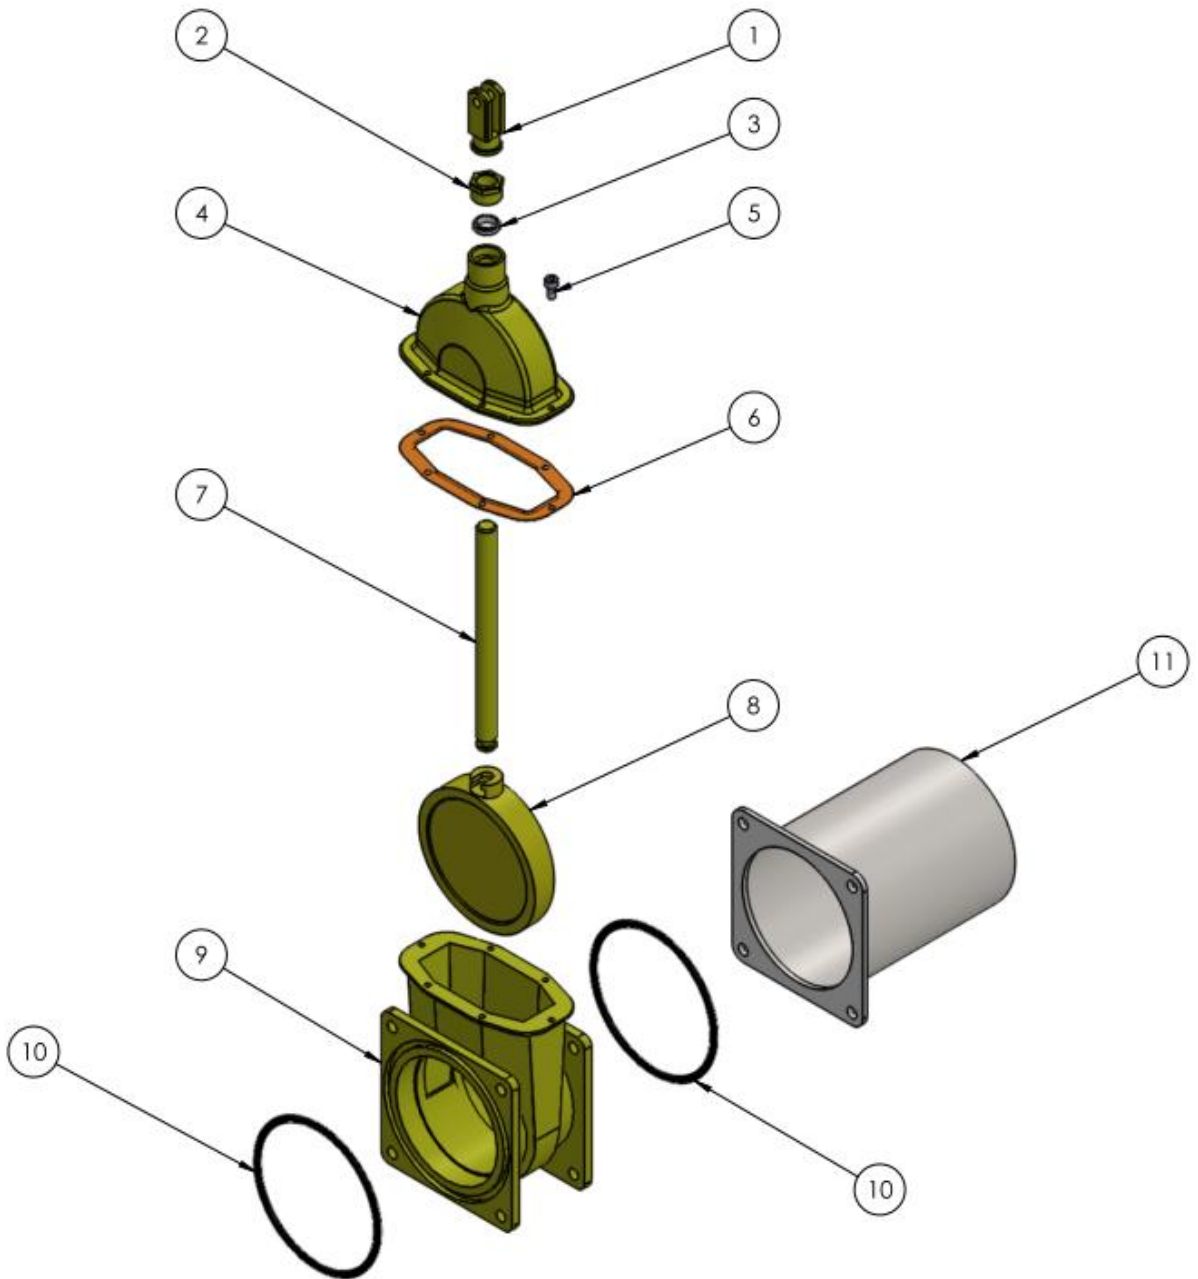

6" GATE VALVE

SEE TABLE NO: 025

TABLE NO: 025 6" GATE VALVE ASSEMBLY

| ITEM NO | DESCRIPTION | RIV | | MZ STANDARD | | MZ HEAVY DUTY | |
|---------|------------------------------|------------|-----|-------------|-----|---------------|-----|
| | | CODE | QTY | CODE | QTY | CODE | QTY |
| 1 | 'U' CONNECTION | N/A | | VT-6030500 | 1 | VT-6030500 | 1 |
| 2 | NUT | VT-6045700 | 1 | VT-6040500 | 1 | VT-6040500 | 1 |
| 3 | GRAPHITE RING | VT-6060500 | 2 | VT-6060500 | 2 | VT-6060500 | 2 |
| 4 | TOP HOUSING | VT-RIV9822 | 1 | VT-6090572 | 1 | VT-6090562 | 1 |
| 5 | BOLT | ZFAS166 | 6 | ZFAS166 | 6 | ZFAS166 | 6 |
| 6 | GASKET | VT-RIV9834 | 1 | VT-6070500 | 1 | VT-6020562 | 1 |
| 7 | SPINDLE | N/A | | VT-6010500 | 1 | VT-6010500 | 1 |
| 8 | PLATE | VT-6025716 | 1 | VT-6020572 | 1 | VT-6020000 | 1 |
| 9 | BOTTOM HOUSING | N/A | | VT-6050572 | 1 | VT-6050562 | 1 |
| 10 | O-RING | VT-6080500 | 2 | VT-6080500 | 2 | VT-6080500 | 2 |
| 11 | 6" FLANGE ASSEMBLY (weld on) | P001.627 | 1 | P001.627 | 1 | P001.627 | 1 |

QUICK ATTACH ASSEMBLY

SEE TABLE NO: 027

| TABLE NO: 027 QUICK ATTACH ASSEMBLY | | | |
|-------------------------------------|-------------------------------|------------|-----|
| ITEM NO | DESCRIPTION | ALL MODELS | |
| | | CODE | QTY |
| | | | |
| 1 | 6" MEDIUM DUTY MZ GATE VALVE | ZTAN15 | 1 |
| 2 | O-RING | VT-6080500 | 2 |
| 3 | QUICK ATTACH COUPLER | ZTAN11 | 1 |
| 4 | O-RING | P001.609 | 1 |
| 5 | QUICK ATTACH MALE END | ZTAN13 | 1 |
| 6 | 6" CLAMP | ZTAN31 | 1 |
| 7 | 15' SUPERFLEX HOSE | ZTAN19 | 1 |
| 7 | 20' SUPERFLEX HOSE | ZTAN20 | 1 |
| 8 | GATE VALVE HANDLE | ZTAN16A | 1 |
| 9 | GATE VALVE HANDLE | ZTAN16 | 1 |
| | 15' HOSE c/w MALE END & CLAMP | ZTAN19A | 1 |
| | 20' HOSE c/w MALE END & CLAMP | ZTAN20A | 1 |