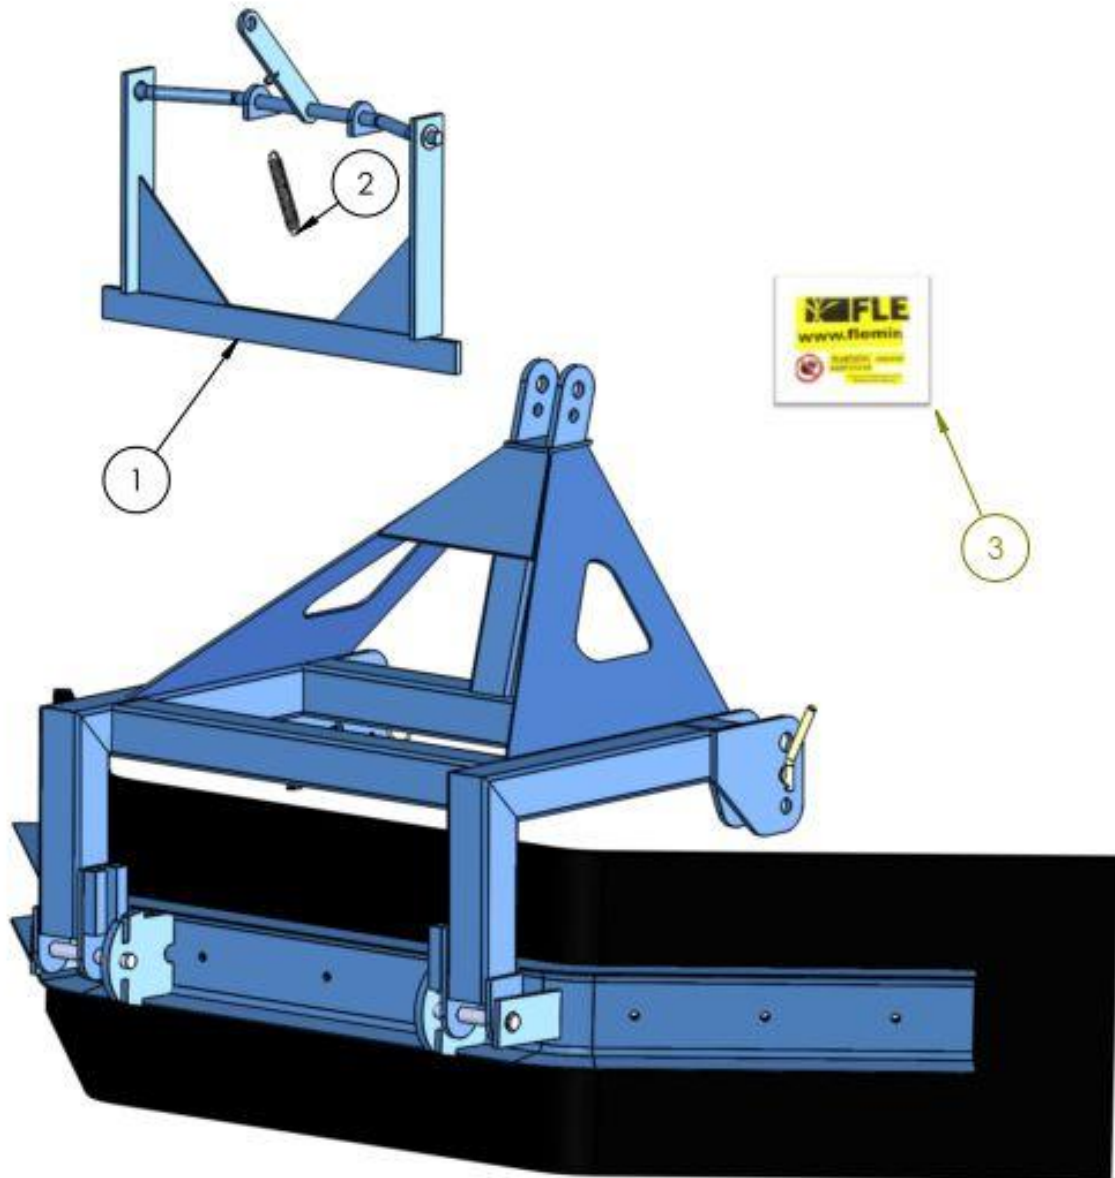

BIG BLUE YARDSCRAPER SPARE PARTS LIST

BIG BLUE YARDSCRAPER FRONT VIEW

SEE TABLE NO: 001

TABLE NO: 001 BIG BLUE YARDSCRAPER FRONT VIEW			
ITEM NO	DESCRIPTION	AYSHD/AYSHDG	
		CODE	QTY
1	AYSHD HEADSTOCK PAINTED	P001.170	1
1	AYSHDG HEADSTOCK GALVANISED	P001.171	1
2	AYSHD CHANNEL PAINTED	P001.172	2
2	AYSHDG CHANNEL GALVANISED	P001.173	2
3	RUBBER BLADE	ZGPP37	1
4	LARGE WASHER	P001.174	9
5	M10x70 SETSCREW	ZFAS02	9
6	M10 PLAIN NUT ZP	ZFAS05	9
7	CAT2 LIFT ARM PIN	ZGPP62	2
8	M10x40 LINCH PIN	ZFAS31	2
9	HINGE PIN	ZMAC39	2
10	M6x40 ROLL PIN	ZFAS30	2
	CHANNEL (NO BRACKETS)	P001.175	1

BIG BLUE YARDSCRAPER REAR VIEW

SEE TABLE NO: 002

TABLE NO: 002 BIG BLUE YARDSCRAPER REAR VIEW			
ITEM NO	DESCRIPTION	AYSHD/AYSHDG	
		CODE	QTY
1	AYSHD TRIP MECHANISM COMPLETE	P001.176	1
2	SPRING	ZSPR01	1
3	STICKER KIT	P001.525	1