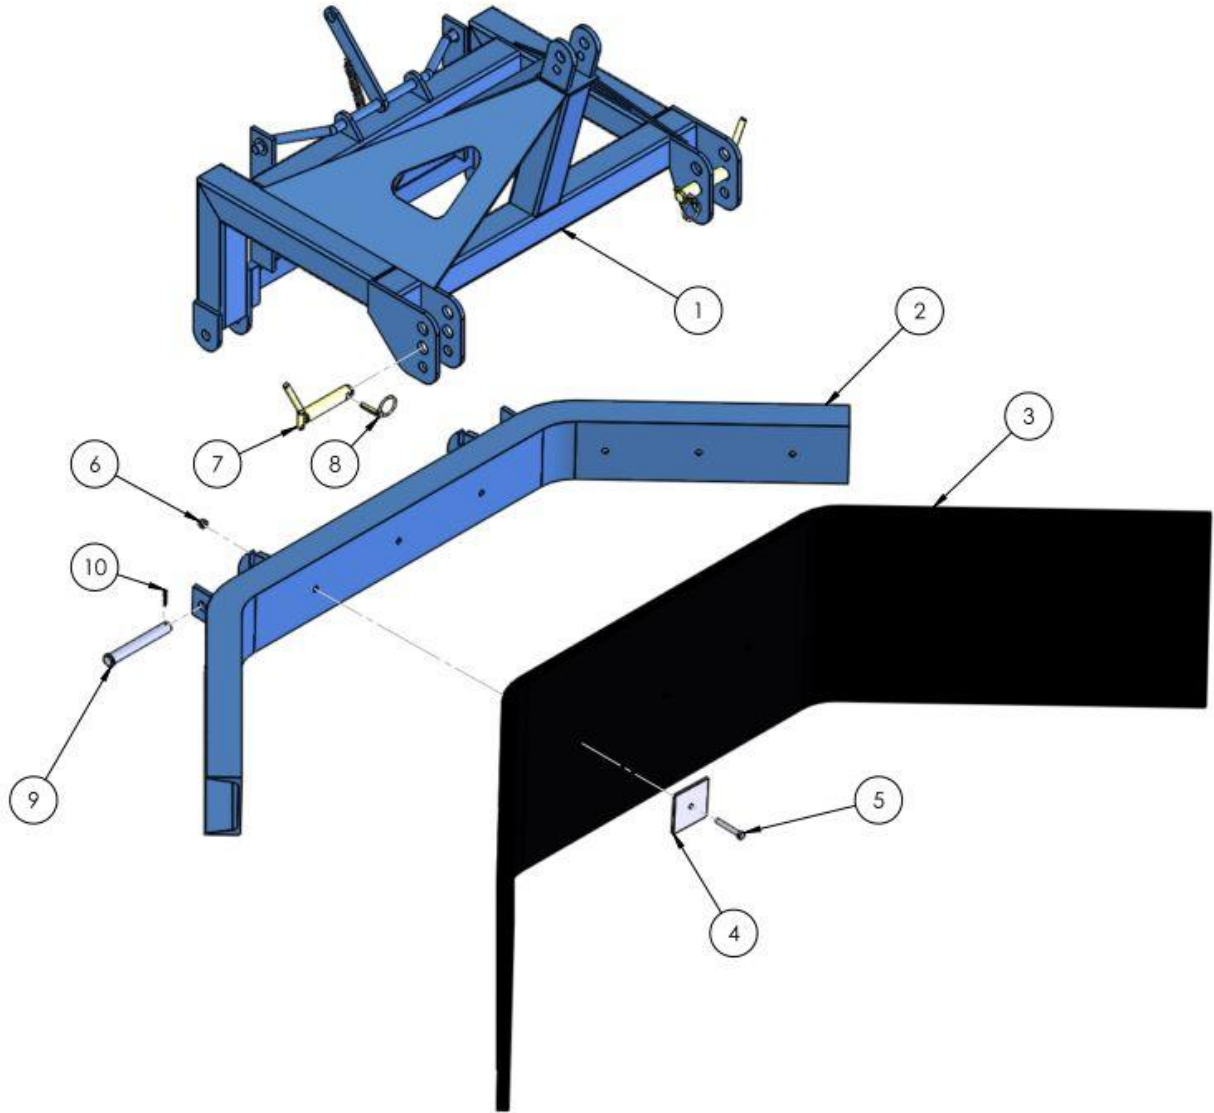

BIG BLUE YARDSCRAPER SPARE PARTS LIST

BIG BLUE YARDSCRAPER FRONT VIEW

SEE TABLE NO: 001

TABLE NO: 001 BIG BLUE YARDSCRAPER FRONT VIEW			
ITEM NO	DESCRIPTION	AYSHD/AYSHDG	
		CODE	QTY
1	AYSHD HEADSTOCK PAINTED	P001.170	1
1	AYSHDG HEADSTOCK GALVANISED	P001.171	1
2	AYSHD CHANNEL PAINTED	P001.172	2
2	AYSHDG CHANNEL GALVANISED	P001.173	2
3	RUBBER BLADE	ZGPP37	1
4	LARGE WASHER	P001.174	9
5	M10x70 SETSCREW	ZFAS02	9
6	M10 PLAIN NUT ZP	ZFAS05	9
7	CAT2 LIFT ARM PIN	ZGPP62	2
8	M10x40 LINCH PIN	ZFAS31	2
9	HINGE PIN	ZMAC39	2
10	M6x40 ROLL PIN	ZFAS30	2
	CHANNEL (NO BRACKETS)	P001.175	1

BIG BLUE YARDSCRAPER REAR VIEW

SEE TABLE NO: 002

TABLE NO: 002 BIG BLUE YARDSCRAPER REAR VIEW			
ITEM NO	DESCRIPTION	AYSHD/AYSHDG	
		CODE	QTY
1	AYSHD TRIP MECHANISM COMPLETE	P001.176	1
2	SPRING	ZSPR01	1
3	STICKER KIT	P001.525	1