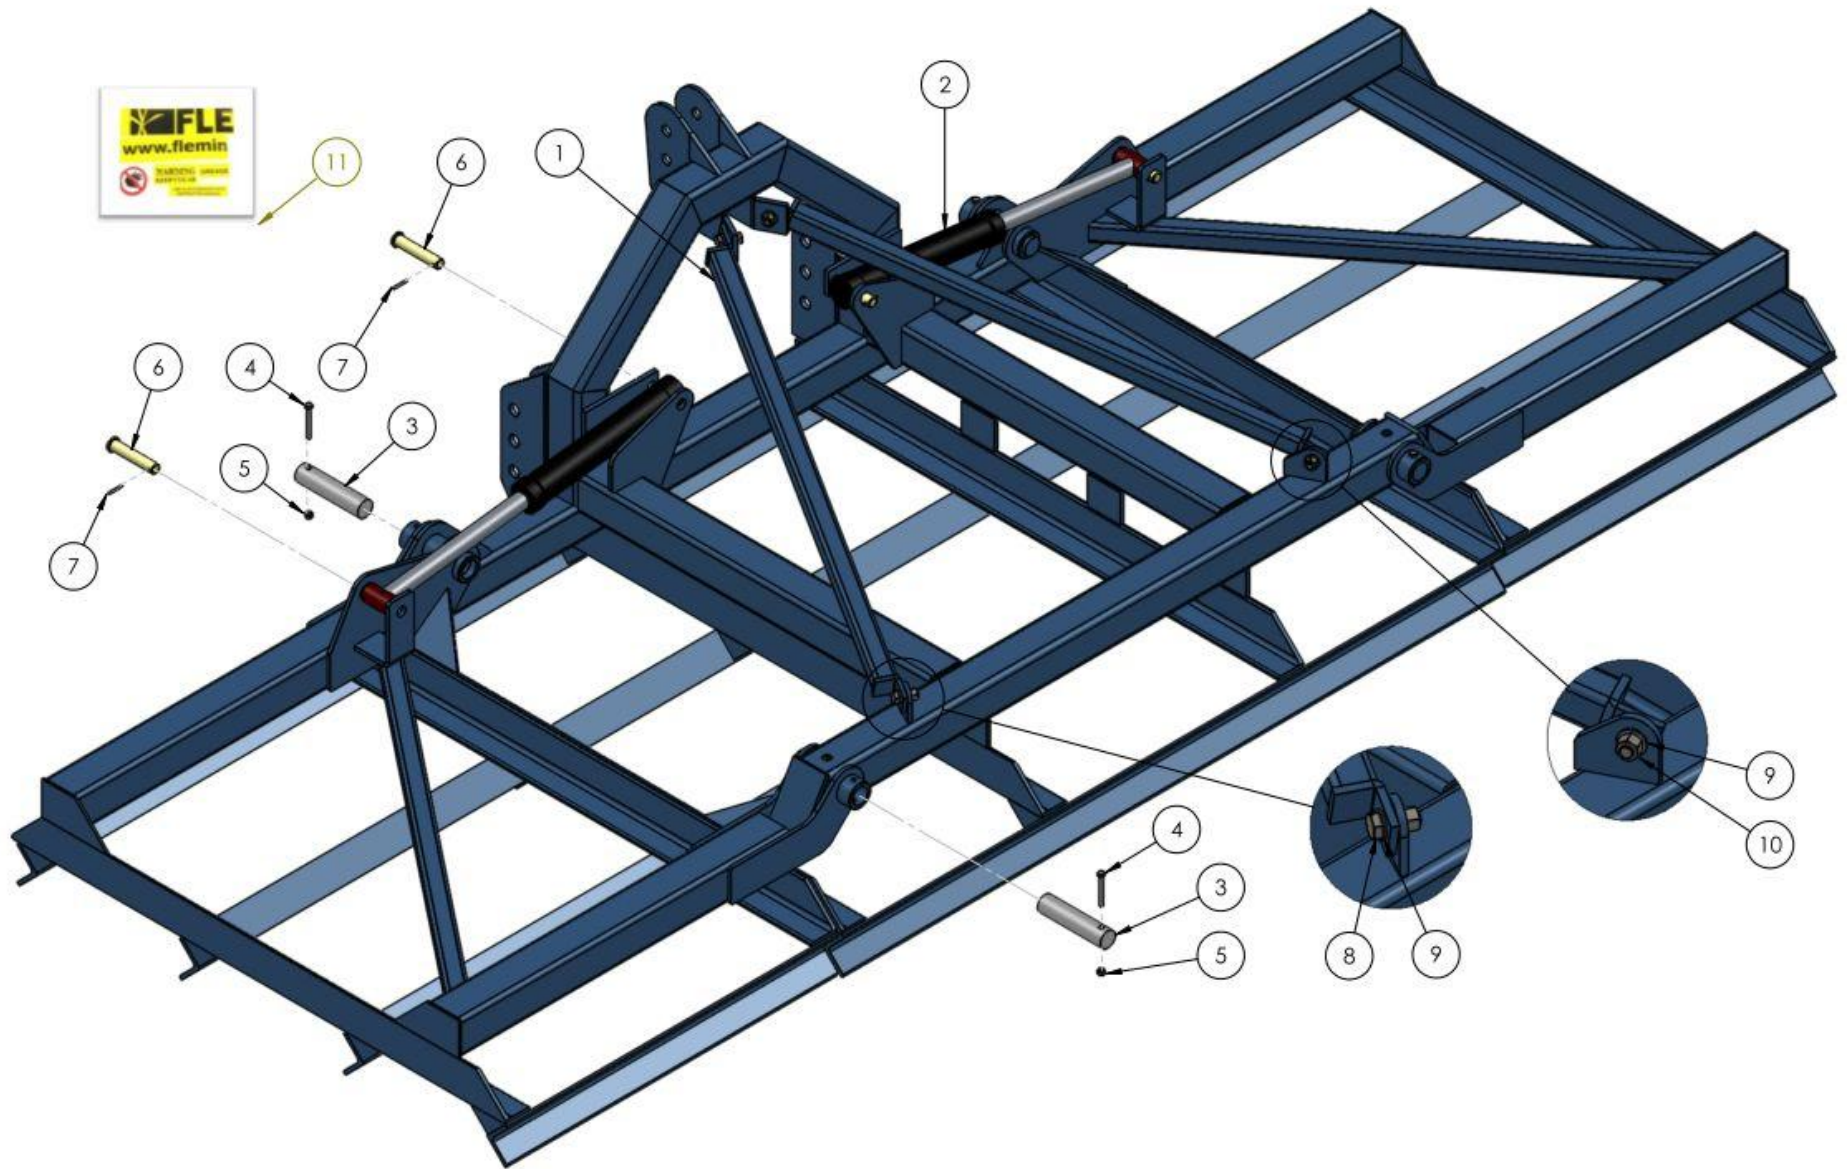

# FOLDING LANDEVELLER SPARE PARTS LIST

# FOLDING LANDEVELLER ASSEMBLY

SEE TABLE NO: 001

TABLE NO: 001 FOLDING LANDLEVELLER ASSEMBLY			
ITEM NO	DESCRIPTION	LL12	
		CODE	QTY
1	LL12 STAY BAR	P001.208	2
2	HYDRAULIC RAM (JANUARY 2012 ONWARDS)	ZHYD55	2
2	HYDRAULIC RAM	ZGPP33	2
3	PIVOT PIN	P001.209	1
4	M12x80 BOLT ZP	ZFAS47	4
5	M12 NYLOCK NUT	ZFAS22	4
6	RAM PIN	ZGPP95	4
7	M6x40 ROLL PIN	ZFAS30	4
8	M16x45 BOLT ZP	ZFAS11	4
9	M16 WASHER ZP	ZFAS36	8
10	M16 NYLOCK NUT	ZFAS23	4
11	STICKER KIT	P001.522	1